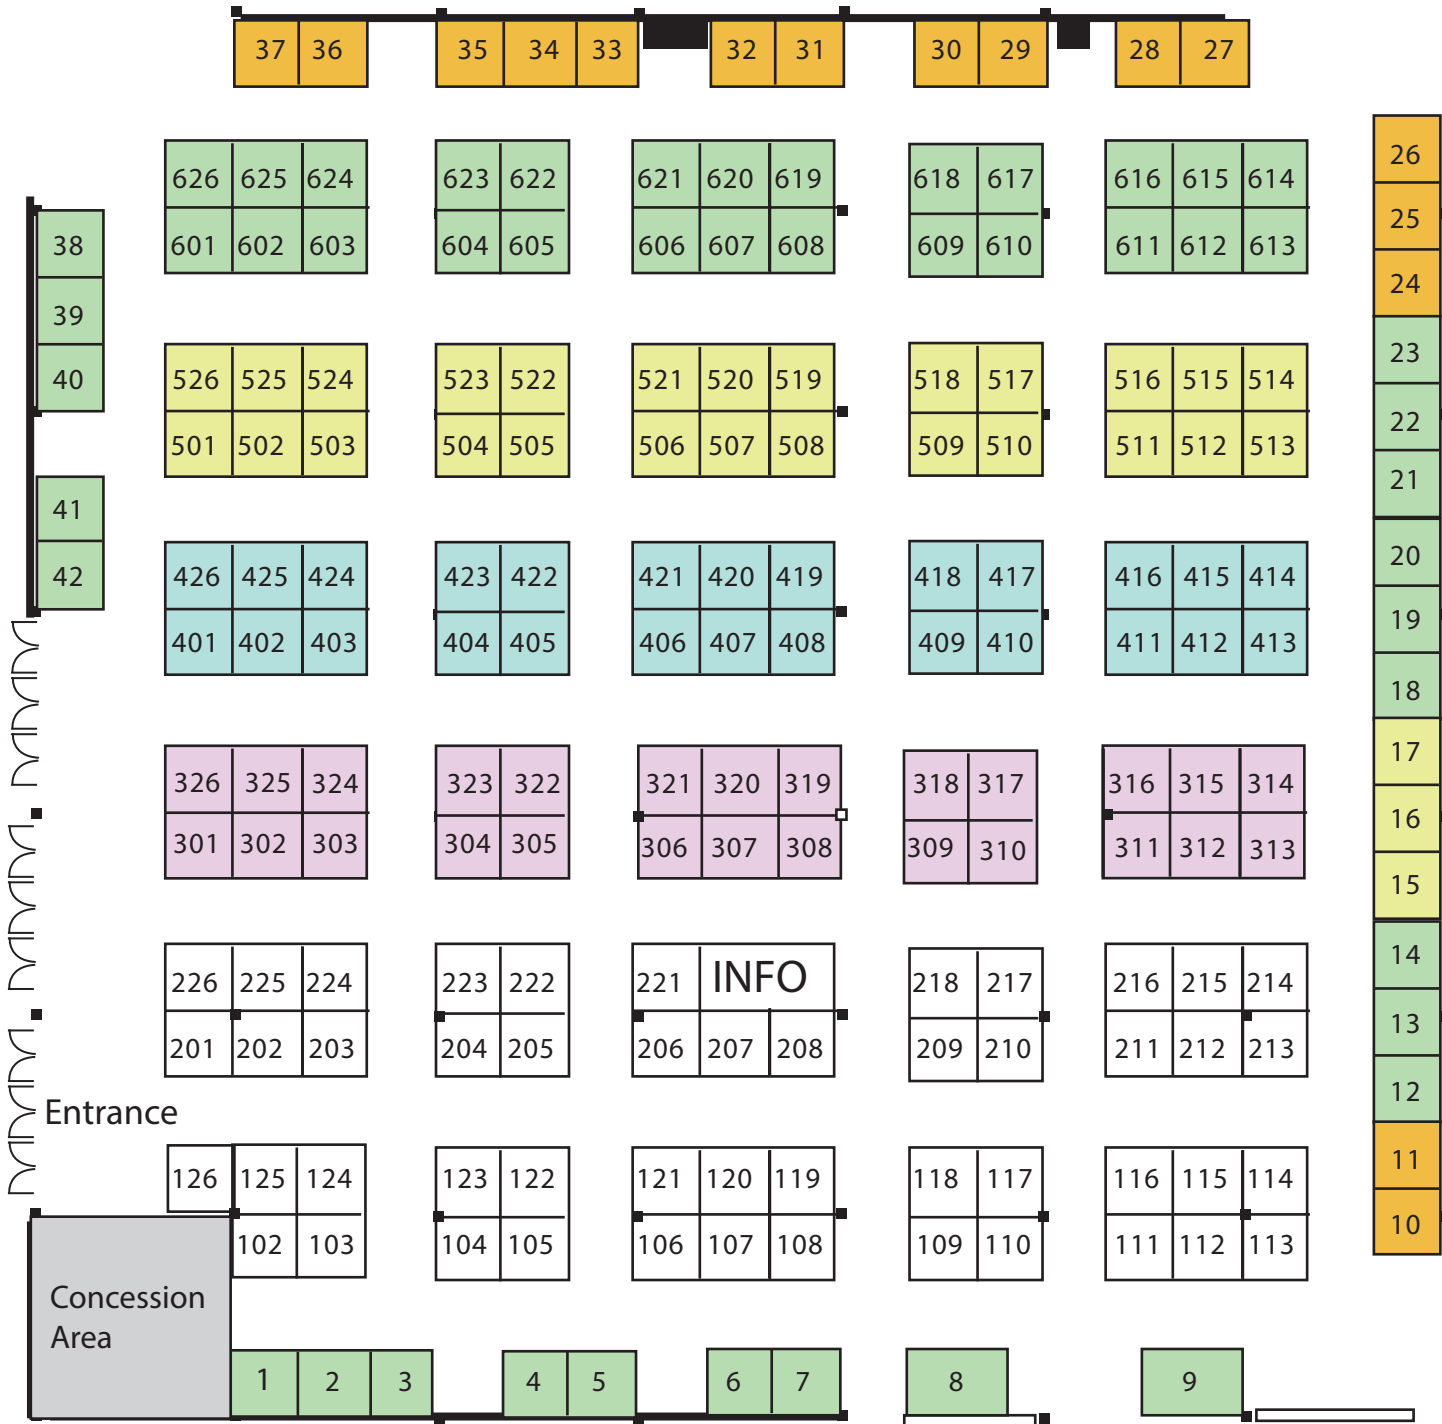

# CITY-WIDE Garage Sale

## Drive-In Times/Locations

- WALL 8 am
- 600 10 am
- 500 11:15 am
- 400 12:30 pm
- 300 1:45 pm
- 100/  
200 4-7 pm  
(Load in from service yard only - driving in not permitted.)